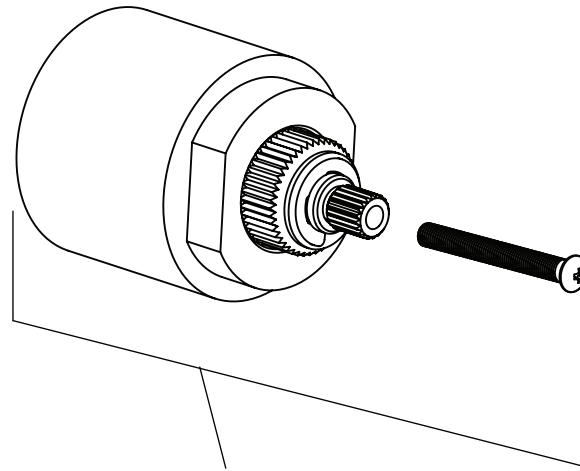

Product Parts Breakdown

▲ Specify Finish

TVH.E185 ▲
TVH Series Valve Temperature Handle Extension

isenberg
innovation+design

TVH.E185

Ver 2.53